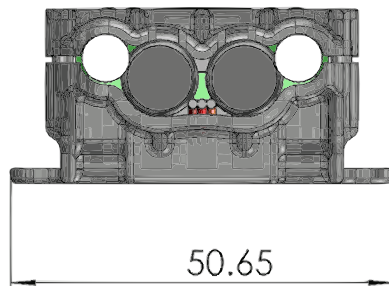

PHOENIX ICE2 HV 60 and 80 ESCs

Length:	2.9" (74.5mm)
Width:	1.9" (50mm)
Height:	0.9" (23.2mm)
Weight:	Ice2 HV 60: 2.4 oz* (68.9g*) Ice2 HV 80: 2.3 oz* (67.8g*)
Max amps:	60 amps** (Ice2 HV 60) 80 amps** (Ice2 HV 80)
Max volts:	50 volts 12s LiPo 36 cells NiCad/NiMh

\* Weight without wires

\*\*Ratings determined with a 5mph airflow on the ESC.

*castle*